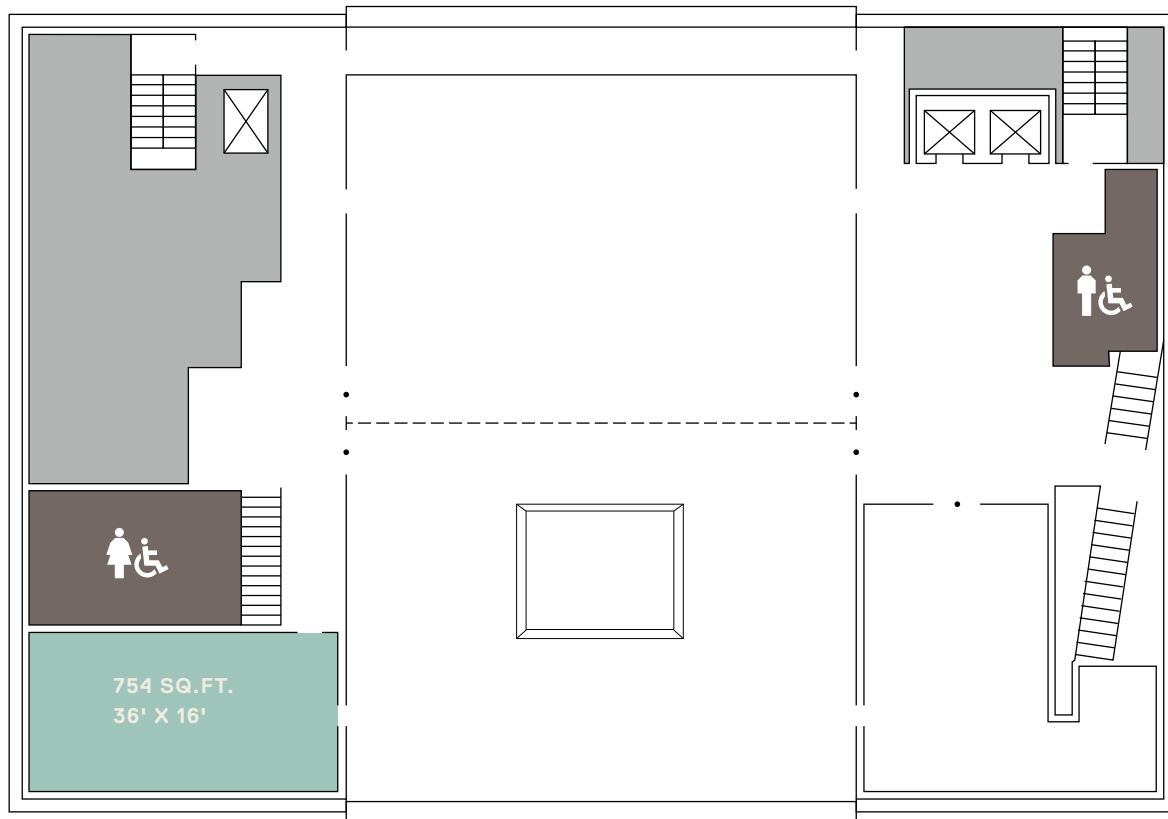

# LESLIE AND MICHAEL FLESCH BOARD ROOM

Located high above the bustle of Wilshire Boulevard this meeting space provides flexibility for hosting meetings of nearly any size. A large meeting room with state-of-the-art AV capabilities for all of your meeting needs.

**CAPACITY**

SEATED: 25  
RECEPTION: 55

FLOOR 2