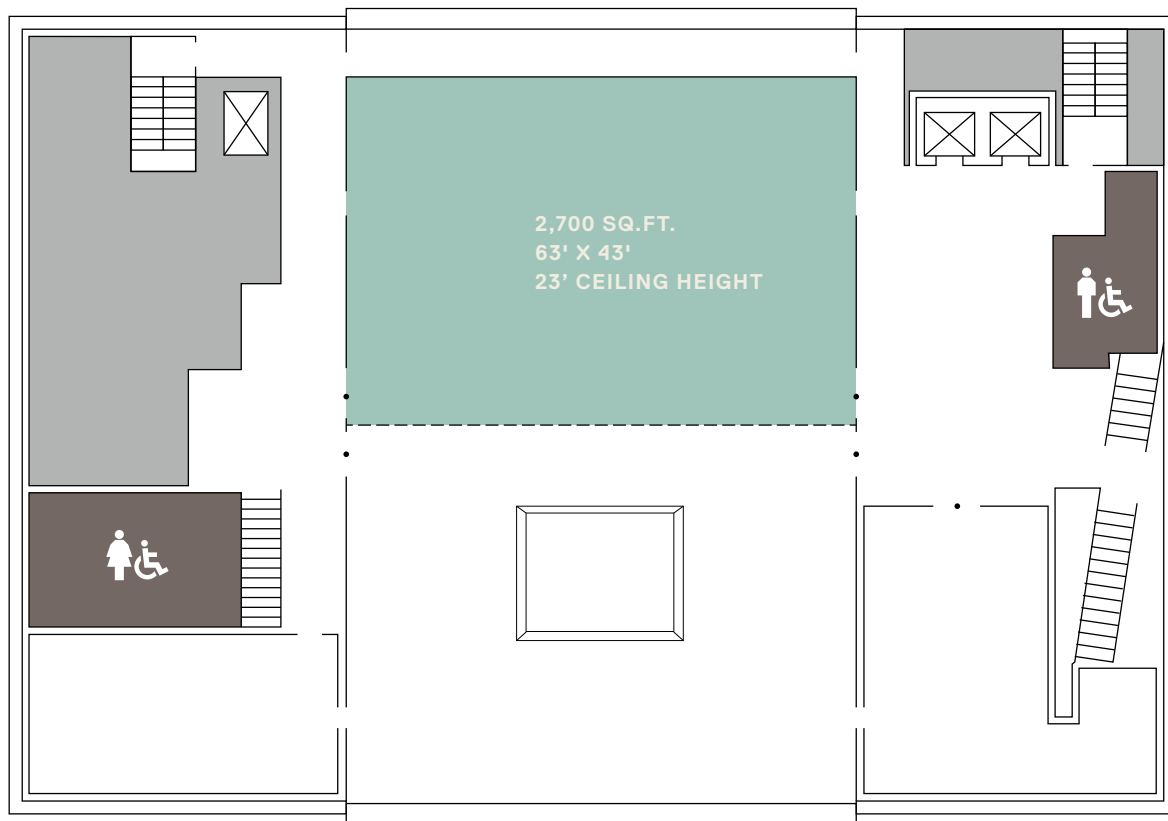

DIANE AND GUILFORD GLAZER CHAPEL

Featuring floor to ceiling windows and beautifully situated overlooking the Temple's historic dome makes this space ideal for any special event or gathering.

CAPACITY

SEATED: 125
RECEPTION: 225

FLOOR 2