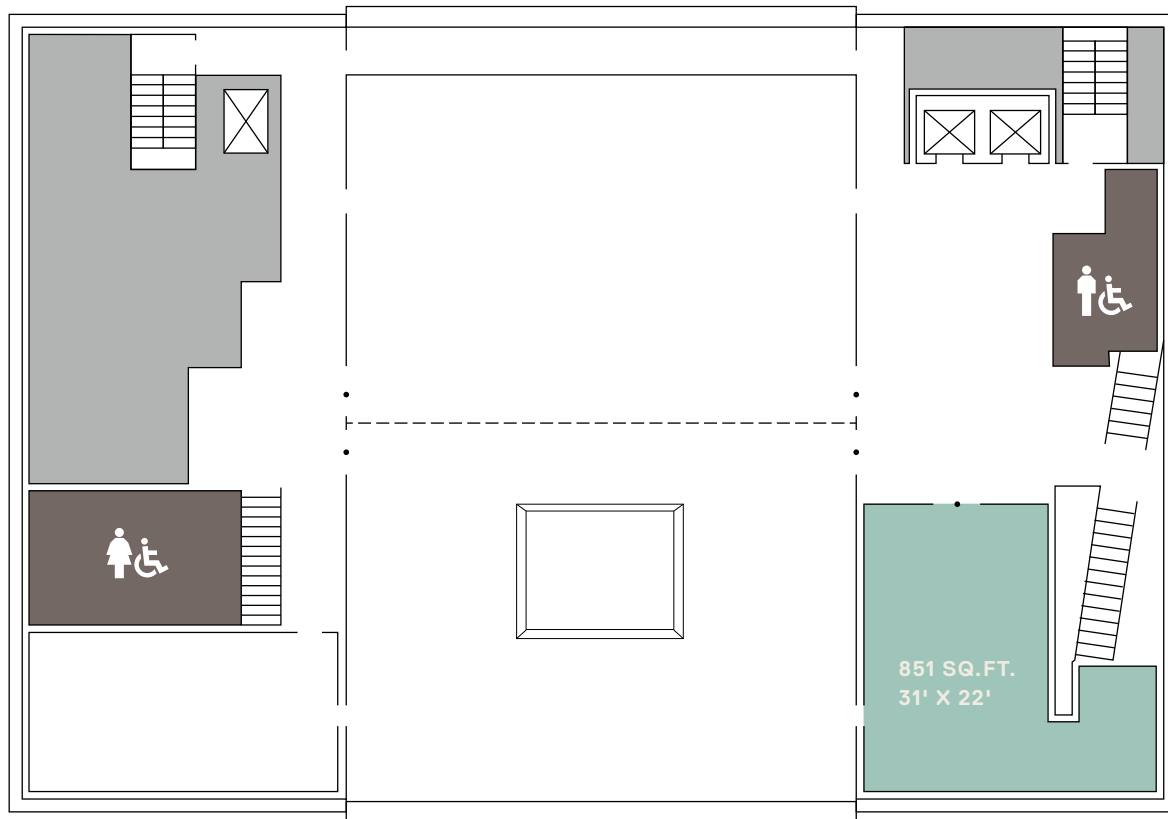

# RABBI STEVEN Z. LEDER BOARD ROOM

The Board Room features a flexible meeting space with high ceilings and views of Wilshire Boulevard. This versatile space includes modular conference table that can be easily reconfigured for smaller groups, state of the art technology, and lighting that can be set for daytime use or for an intimate social gathering.

## CAPACITY

SEATED: 35  
RECEPTION: 65

FLOOR 2