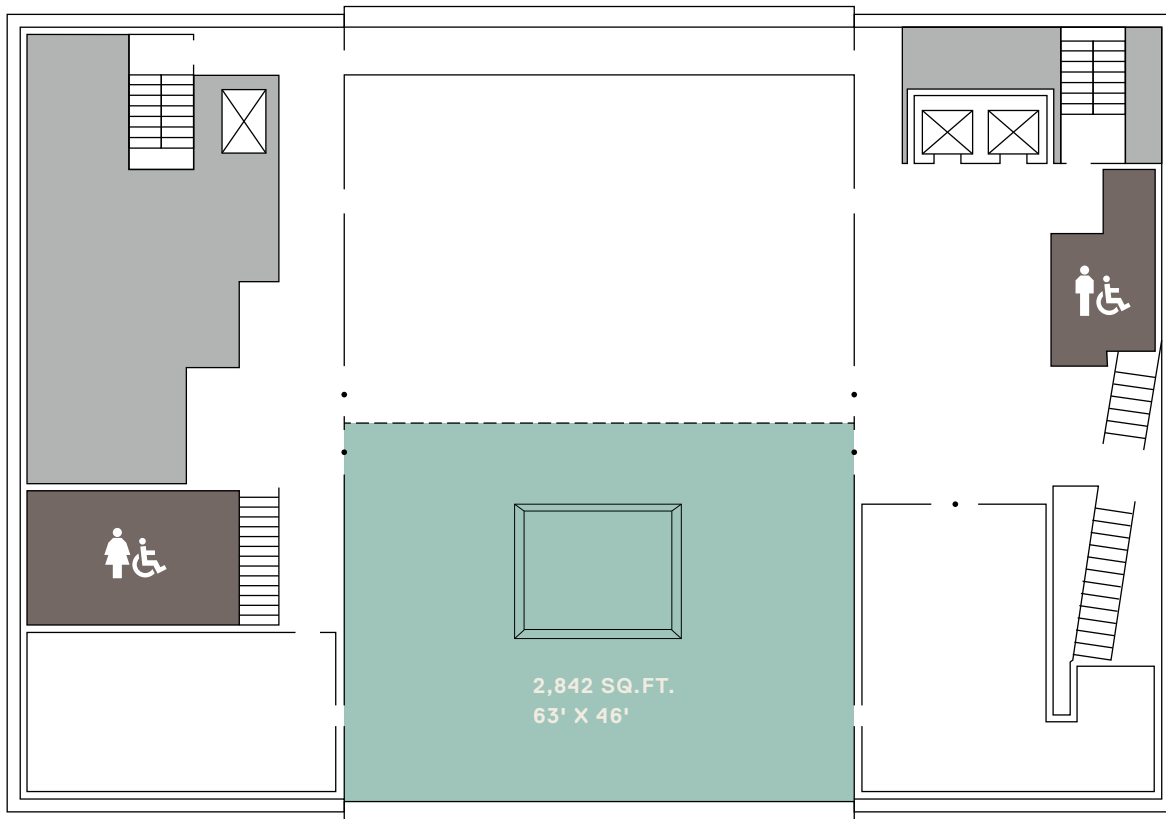

WEST TERRACE

A versatile light – filled outdoor terrace adjacent to the Chapel creating a unique indoor-outdoor event experience perfect for all types of events, large or small.

CAPACITY

SEATED: 100
RECEPTION: 225

FLOOR 2