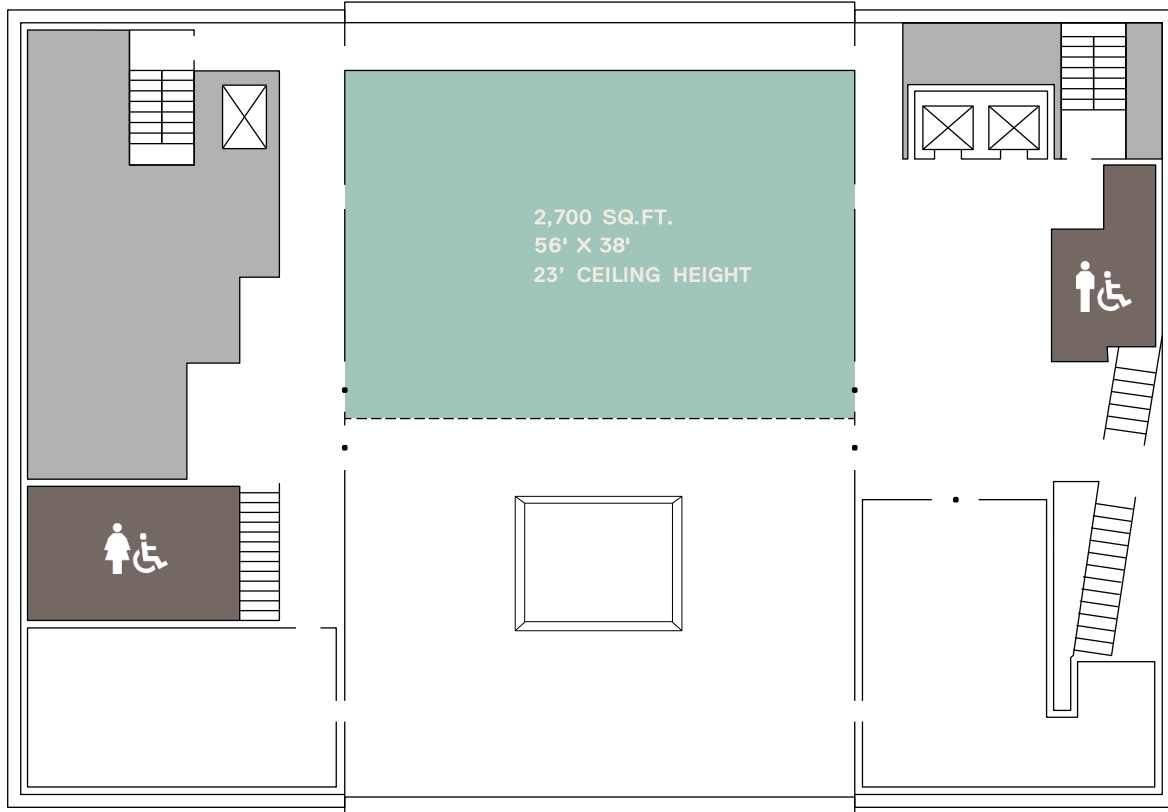

DIANE AND GUILFORD GLAZER CHAPEL

Featuring floor to ceiling windows and beautifully situated overlooking the Temple's historic dome makes this space ideal for any special event or gathering.

CAPACITY

SEATED: 125
RECEPTION: 225

FLOOR 2