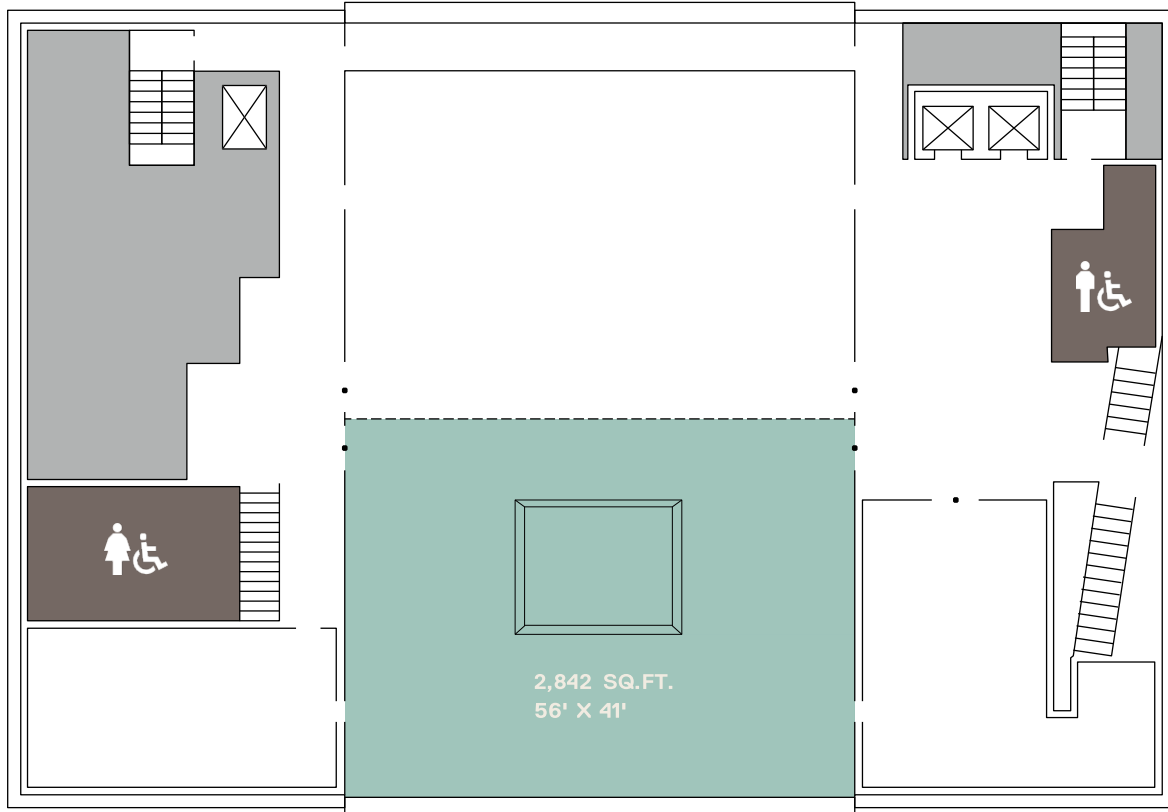

WEST TERRACE

A versatile light – filled outdoor terrace adjacent to the Chapel creating a unique indoor-outdoor event experience perfect for all types of events, large or small.

CAPACITY

SEATED: 100
RECEPTION: 225

FLOOR 2