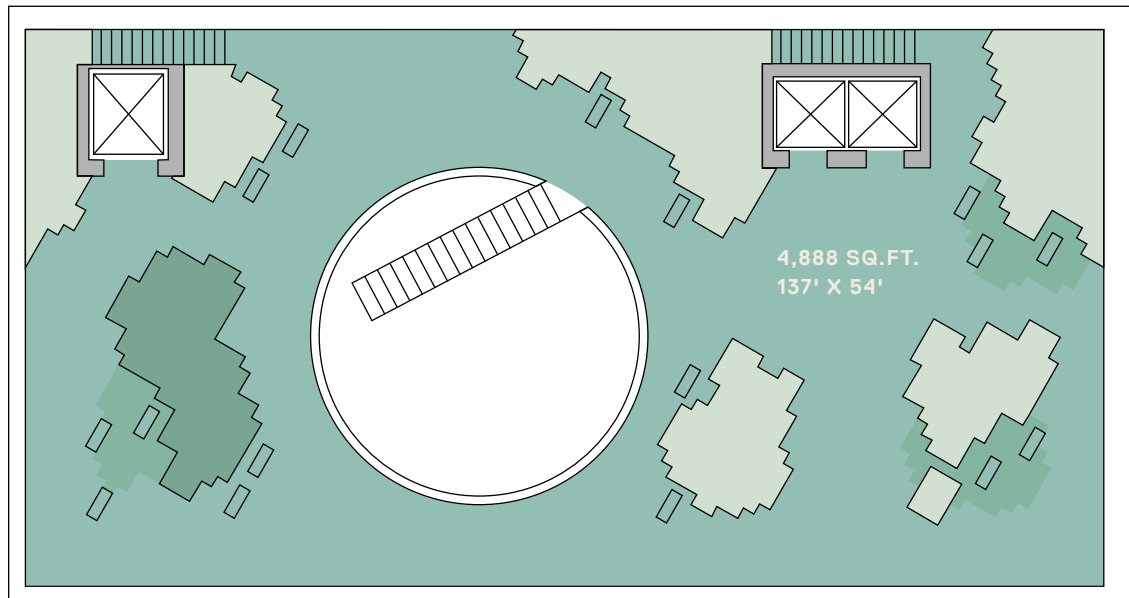

ROOFTOP TERRACE

Surrounded by olive trees this graceful rooftop terrace with views of the Hollywood Hills and the City of Los Angeles, is perfect for cocktail receptions, or dinners for any occasion.

CAPACITY

SEATED: 125
RECEPTION: 250