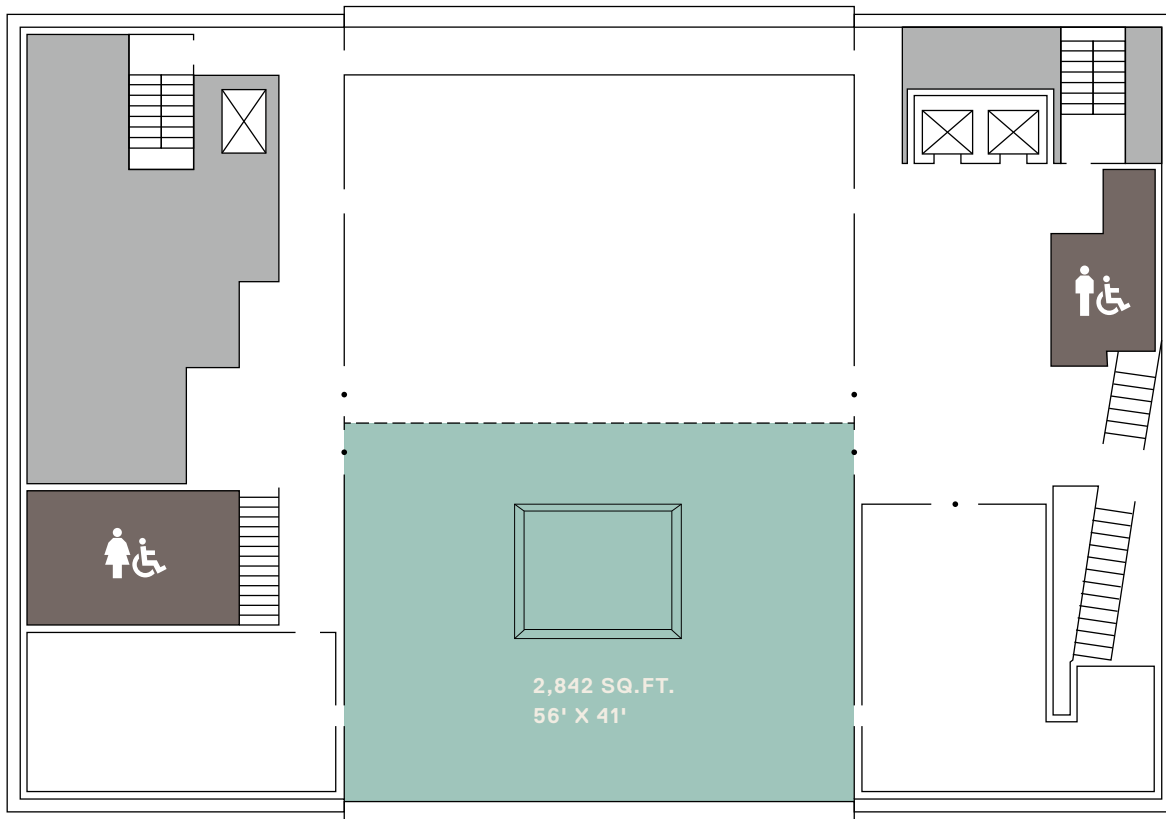

CAPACITY

SEATED: 16
RECEPTION: 30

FLOOR 2

RABBI STEVEN Z. LEDER BOARD ROOM

The Board Room features a flexible meeting space with high ceilings and views of Wilshire Boulevard. This versatile space includes modular conference table that can be easily reconfigured for smaller groups, state of the art technology, and lighting that can be set for daytime use or for an intimate social gathering.

CAPACITY

SEATED: 25
RECEPTION: 40

FLOOR 2

WEST TERRACE

A versatile light-filled outdoor terrace adjacent to the Multipurpose Room creates a unique indoor-outdoor event experience perfect for all types of events, large or small.

CAPACITY

SEATED: 125
RECEPTION: 150

FLOOR 2

ROOFTOP TERRACE

Surrounded by olive trees this graceful rooftop terrace with views of the Hollywood Hills and the City of Los Angeles, is perfect for cocktail receptions, or dinners for any occasion.

CAPACITY

SEATED: 125
RECEPTION: 250

WILSHIRE PATIO

Shaded by Jacaranda and Thornless Honey Locust trees, this outdoor space is ideal for intimate receptions and private dinners.

CAPACITY

SEATED: 100
RECEPTION: 150