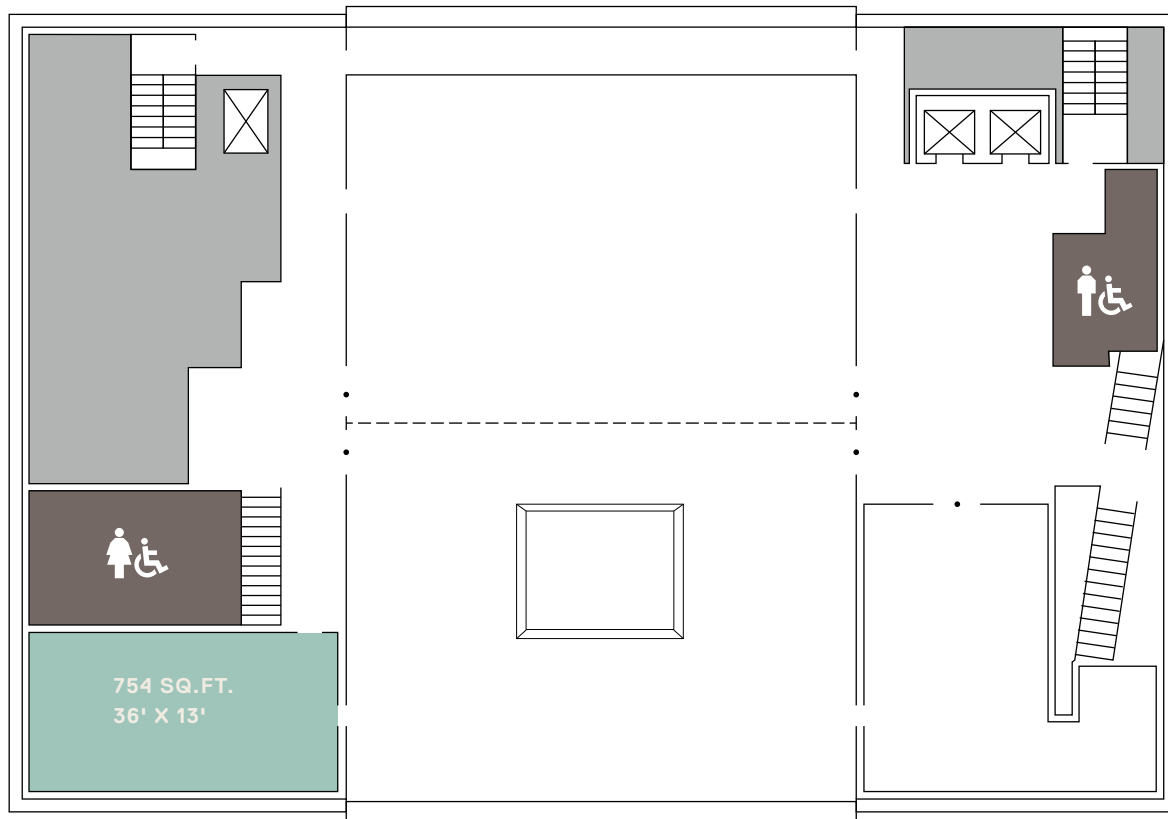

CAPACITY
SEATED: 425
RECEPTION: 750

DIANE AND GUILFORD GLAZER MULTIPURPOSE ROOM

Featuring floor-to-ceiling windows and beautifully situated to overlook the Temple's historic dome, this space is ideal for any special event or gathering.

CAPACITY

SEATED: 125
RECEPTION: 150

FLOOR 2

LESLIE AND MICHAEL FLESCH BOARD ROOM

Located high above the bustle of Wilshire Boulevard this meeting space provides flexibility for hosting meetings of nearly any size. A large meeting room with state-of-the-art AV capabilities for all of your meeting needs.

CAPACITY

SEATED: 16
RECEPTION: 30

FLOOR 2

RABBI STEVEN Z. LEDER BOARD ROOM

The Board Room features a flexible meeting space with high ceilings and views of Wilshire Boulevard. This versatile space includes modular conference table that can be easily reconfigured for smaller groups, state of the art technology, and lighting that can be set for daytime use or for an intimate social gathering.

CAPACITY

SEATED: 25
RECEPTION: 40

FLOOR 2

WEST TERRACE

A versatile light-filled outdoor terrace adjacent to the Multipurpose Room creates a unique indoor-outdoor event experience perfect for all types of events, large or small.