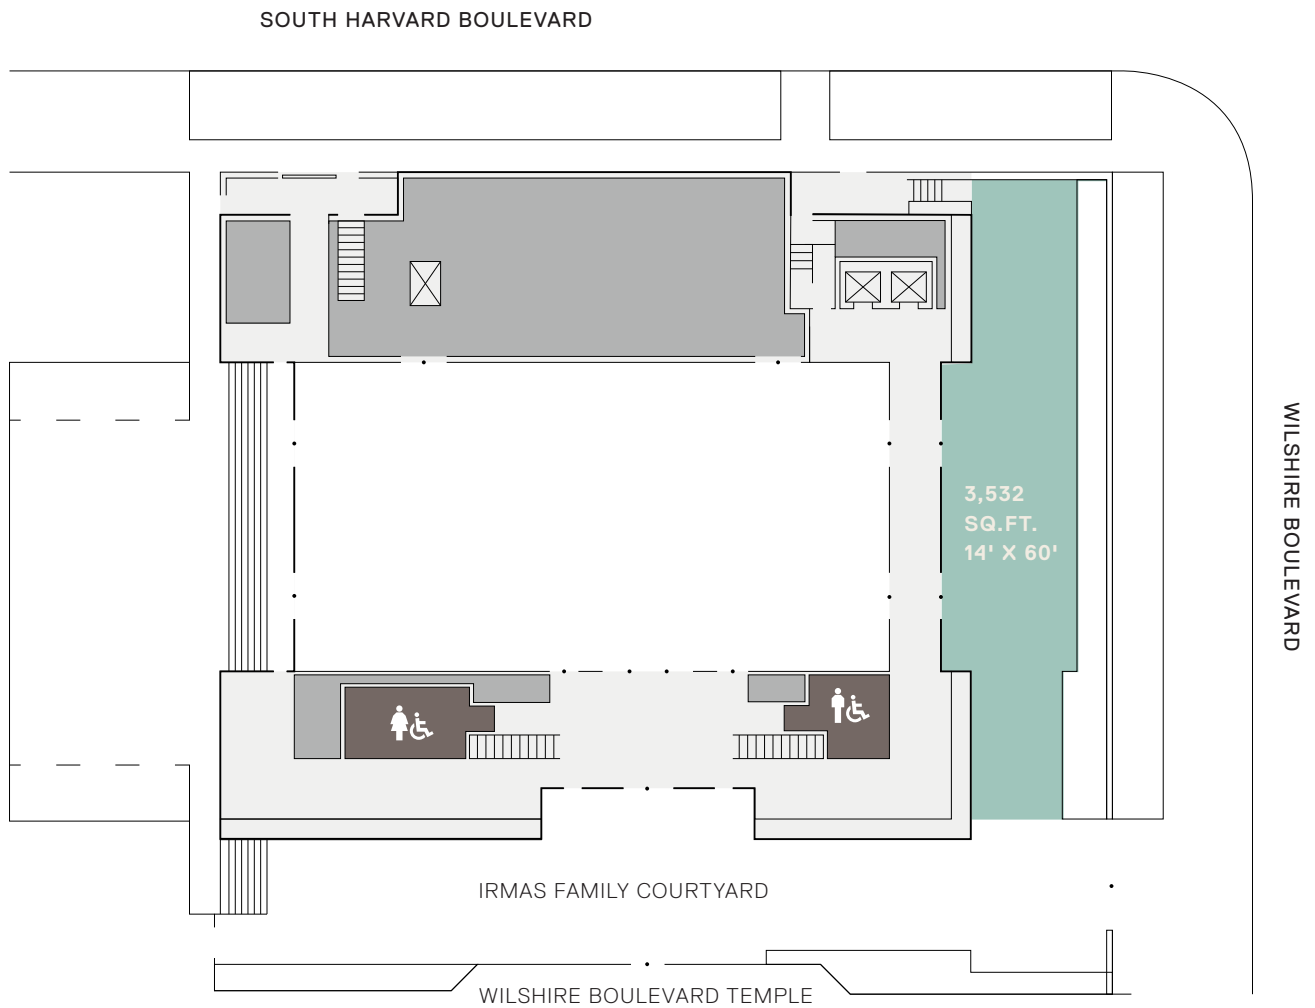

CAPACITY

SEATED: 125
RECEPTION: 150

FLOOR 2

ROOFTOP TERRACE

Surrounded by olive trees this graceful rooftop terrace with views of the Hollywood Hills and the City of Los Angeles, is perfect for cocktail receptions, or dinners for any occasion.

CAPACITY

SEATED: 125
RECEPTION: 250

WILSHIRE PATIO

Shaded by Jacaranda and Thornless Honey Locust trees, this outdoor space is ideal for intimate receptions and private dinners.

CAPACITY

SEATED: 100
RECEPTION: 150

MARK SIEGEL FAMILY PATIO

An intimate outdoor patio nestled between the Irmias Pavilion and the Temple's historical school. Perfect space to use for your pre reception or post reception celebration.

CAPACITY

SEATED: 100
RECEPTION: 150