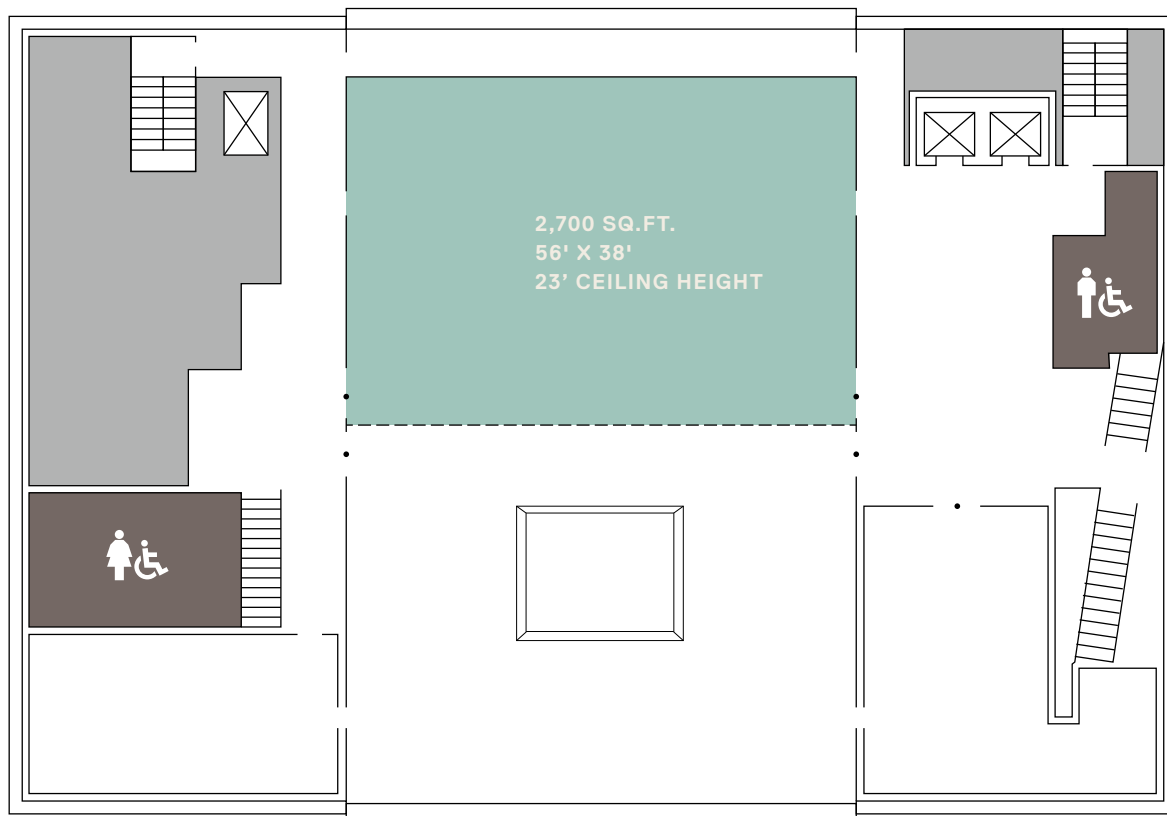

CAPACITY
SEATED: 425
RECEPTION: 750

DIANE AND GUILFORD GLAZER MULTIPURPOSE ROOM

Featuring floor-to-ceiling windows and beautifully situated to overlook the Temple's historic dome, this space is ideal for any special event or gathering.

CAPACITY

SEATED: 125
RECEPTION: 150

FLOOR 2

LESLIE AND MICHAEL FLESCH BOARD ROOM

Located high above the bustle of Wilshire Boulevard this meeting space provides flexibility for hosting meetings of nearly any size. A large meeting room with state-of-the-art AV capabilities for all of your meeting needs.

CAPACITY

SEATED: 16
RECEPTION: 30

FLOOR 2

RABBI STEVEN Z. LEDER BOARD ROOM

The Board Room features a flexible meeting space with high ceilings and views of Wilshire Boulevard. This versatile space includes modular conference table that can be easily reconfigured for smaller groups, state of the art technology, and lighting that can be set for daytime use or for an intimate social gathering.

CAPACITY

SEATED: 25
RECEPTION: 40

FLOOR 2

WEST TERRACE

A versatile light-filled outdoor terrace adjacent to the Multipurpose Room creates a unique indoor-outdoor event experience perfect for all types of events, large or small.