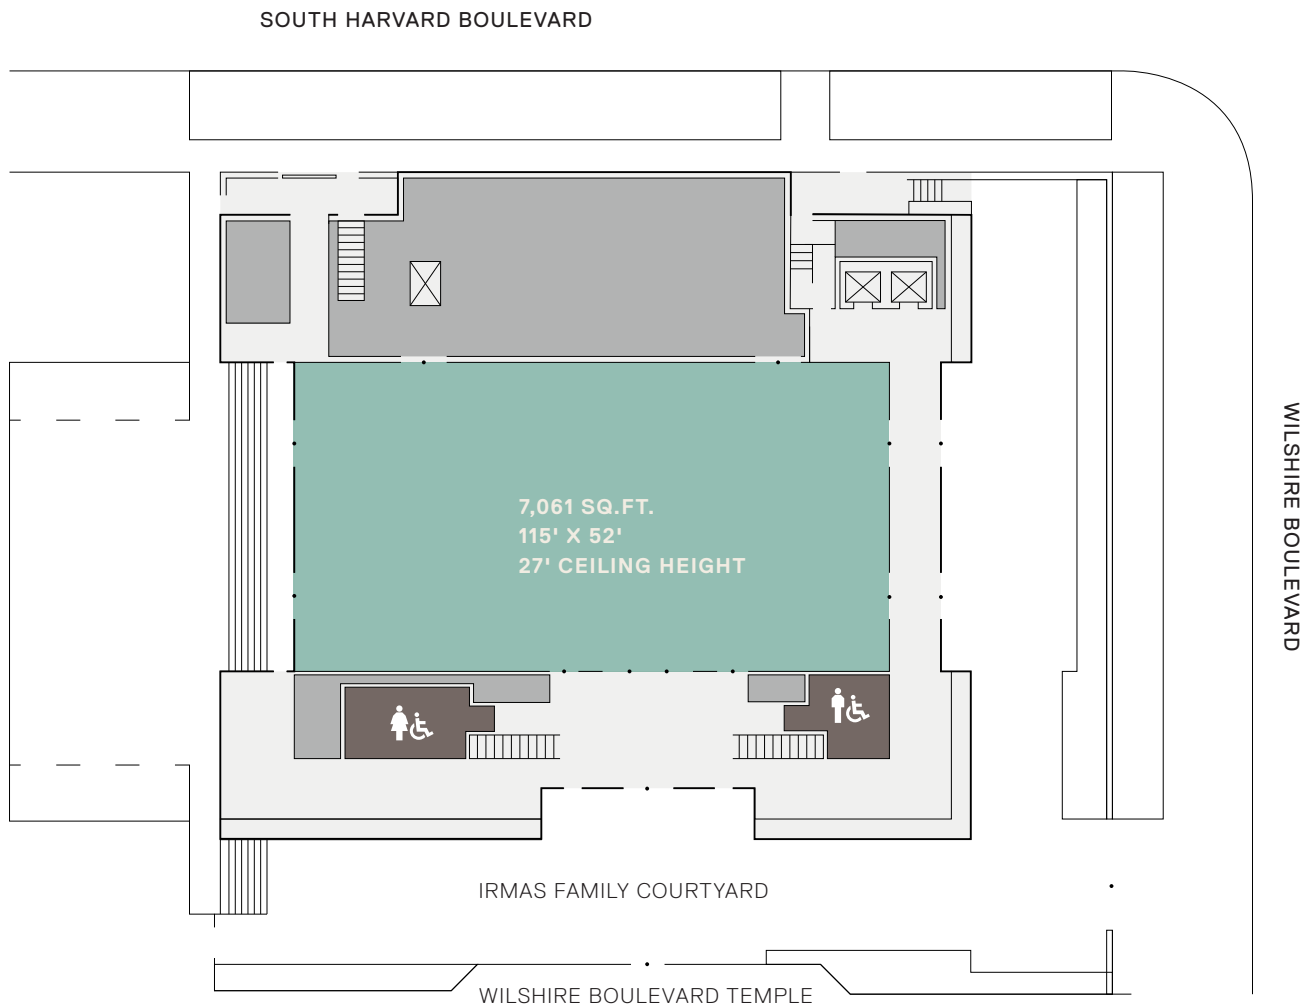

IRMAS FAMILY COURTYARD

A magnificent open-air courtyard featuring beautiful landscaping and seasonal horticulture. It is ideal for small receptions and intimate seated dinners.

CAPACITY

SEATED: 125
RECEPTION: 250

CAPACITY
SEATED: 425
RECEPTION: 750

DIANE AND GUILFORD GLAZER MULTIPURPOSE ROOM

Featuring floor-to-ceiling windows and beautifully situated to overlook the Temple's historic dome, this space is ideal for any special event or gathering.

CAPACITY

SEATED: 125
RECEPTION: 150

FLOOR 2

LESLIE AND MICHAEL FLESCH BOARD ROOM

Located high above the bustle of Wilshire Boulevard this meeting space provides flexibility for hosting meetings of nearly any size. A large meeting room with state-of-the-art AV capabilities for all of your meeting needs.

CAPACITY

SEATED: 16
RECEPTION: 30

FLOOR 2

RABBI STEVEN Z. LEDER BOARD ROOM

The Board Room features a flexible meeting space with high ceilings and views of Wilshire Boulevard. This versatile space includes modular conference table that can be easily reconfigured for smaller groups, state of the art technology, and lighting that can be set for daytime use or for an intimate social gathering.