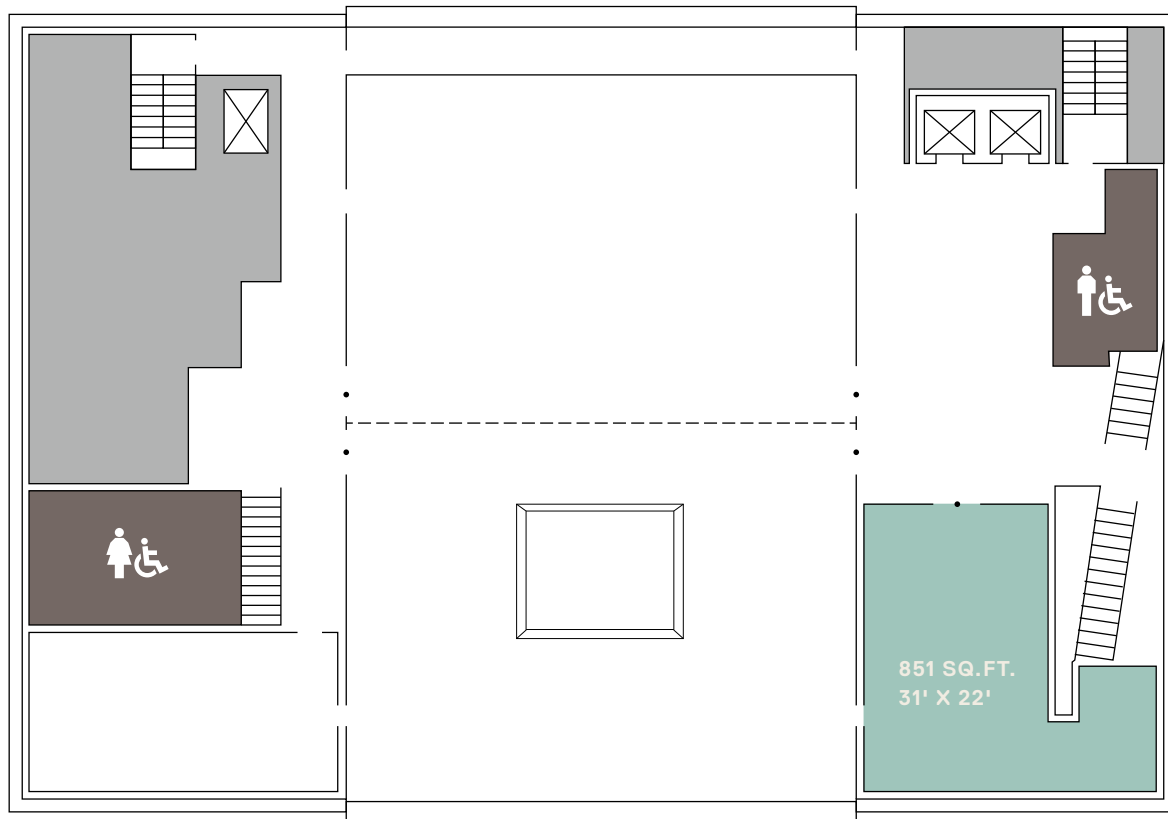

CAPACITY
SEATED: 425
RECEPTION: 750

DIANE AND GUILFORD GLAZER MULTIPURPOSE ROOM

Featuring floor-to-ceiling windows and beautifully situated to overlook the Temple's historic dome, this space is ideal for any special event or gathering.

CAPACITY

SEATED: 125
RECEPTION: 150

FLOOR 2

LESLIE AND MICHAEL FLESCH BOARD ROOM

Located high above the bustle of Wilshire Boulevard this meeting space provides flexibility for hosting meetings of nearly any size. A large meeting room with state-of-the-art AV capabilities for all of your meeting needs.

CAPACITY

SEATED: 16
RECEPTION: 30

FLOOR 2

RABBI STEVEN Z. LEDER BOARD ROOM

The Board Room features a flexible meeting space with high ceilings and views of Wilshire Boulevard. This versatile space includes modular conference table that can be easily reconfigured for smaller groups, state of the art technology, and lighting that can be set for daytime use or for an intimate social gathering.

CAPACITY

SEATED: 25
RECEPTION: 40

FLOOR 2

WEST TERRACE

A versatile light-filled outdoor terrace adjacent to the Multipurpose Room creates a unique indoor-outdoor event experience perfect for all types of events, large or small.