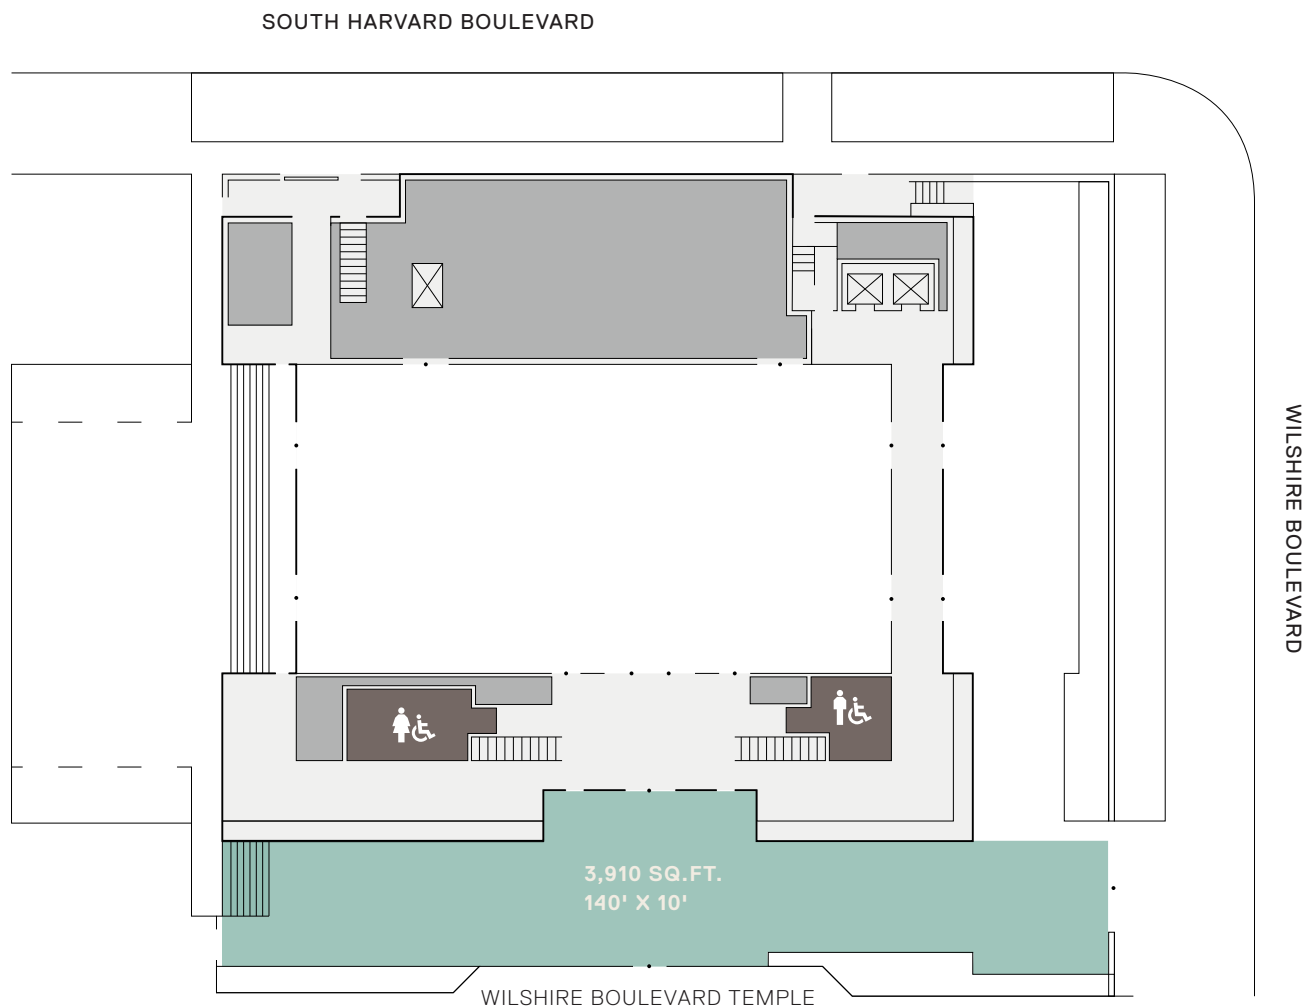

IRMAS FAMILY COURTYARD

A magnificent open-air courtyard featuring beautiful landscaping and seasonal horticulture. It is ideal for small receptions and intimate seated dinners.

CAPACITY

SEATED: 125
RECEPTION: 250

CAPACITY
SEATED: 425
RECEPTION: 750

DIANE AND GUILFORD GLAZER MULTIPURPOSE ROOM

Featuring floor-to-ceiling windows and beautifully situated to overlook the Temple's historic dome, this space is ideal for any special event or gathering.

CAPACITY

SEATED: 125
RECEPTION: 150

FLOOR 2

LESLIE AND MICHAEL FLESCH BOARD ROOM

Located high above the bustle of Wilshire Boulevard this meeting space provides flexibility for hosting meetings of nearly any size. A large meeting room with state-of-the-art AV capabilities for all of your meeting needs.

CAPACITY

SEATED: 16
RECEPTION: 30

FLOOR 2

RABBI STEVEN Z. LEDER BOARD ROOM

The Board Room features a flexible meeting space with high ceilings and views of Wilshire Boulevard. This versatile space includes modular conference table that can be easily reconfigured for smaller groups, state of the art technology, and lighting that can be set for daytime use or for an intimate social gathering.