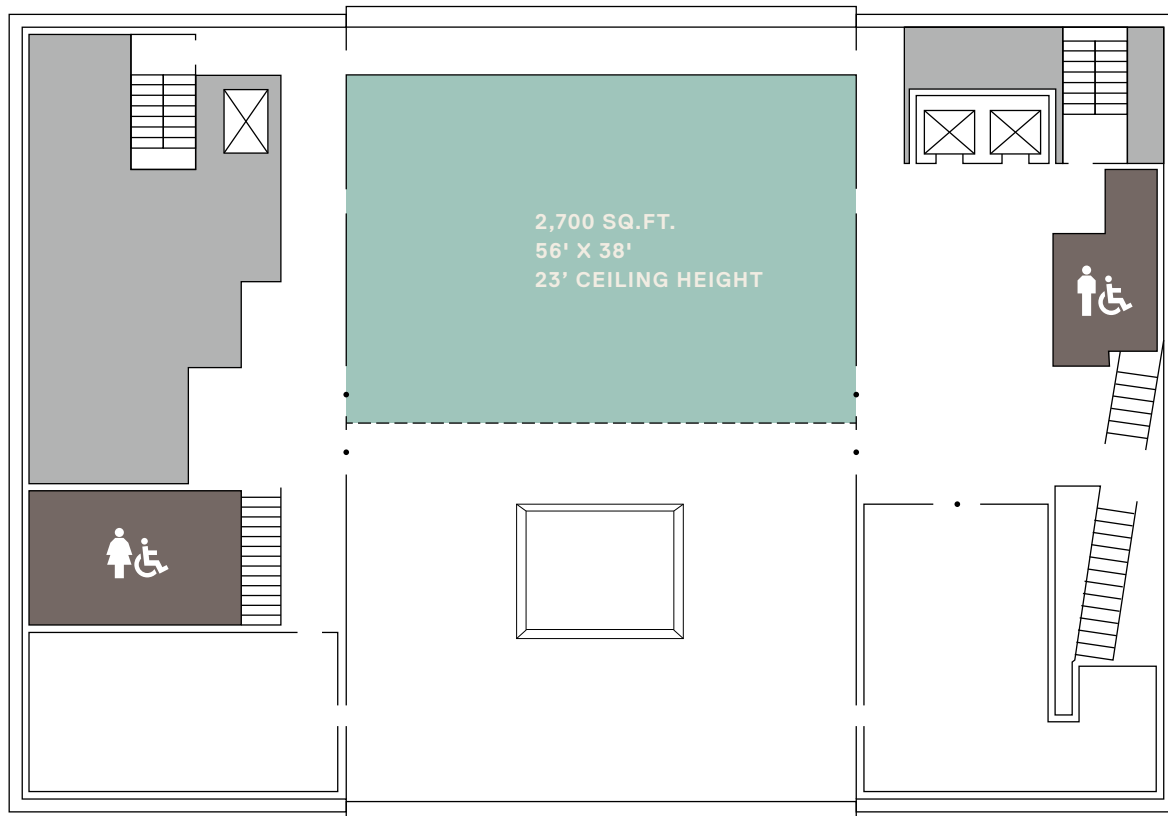

DIANE AND GUILFORD GLAZER MULTIPURPOSE ROOM

Featuring floor-to-ceiling windows and beautifully situated to overlook the Temple's historic dome, this space is ideal for any special event or gathering.

CAPACITY

SEATED: 125
RECEPTION: 150

FLOOR 2