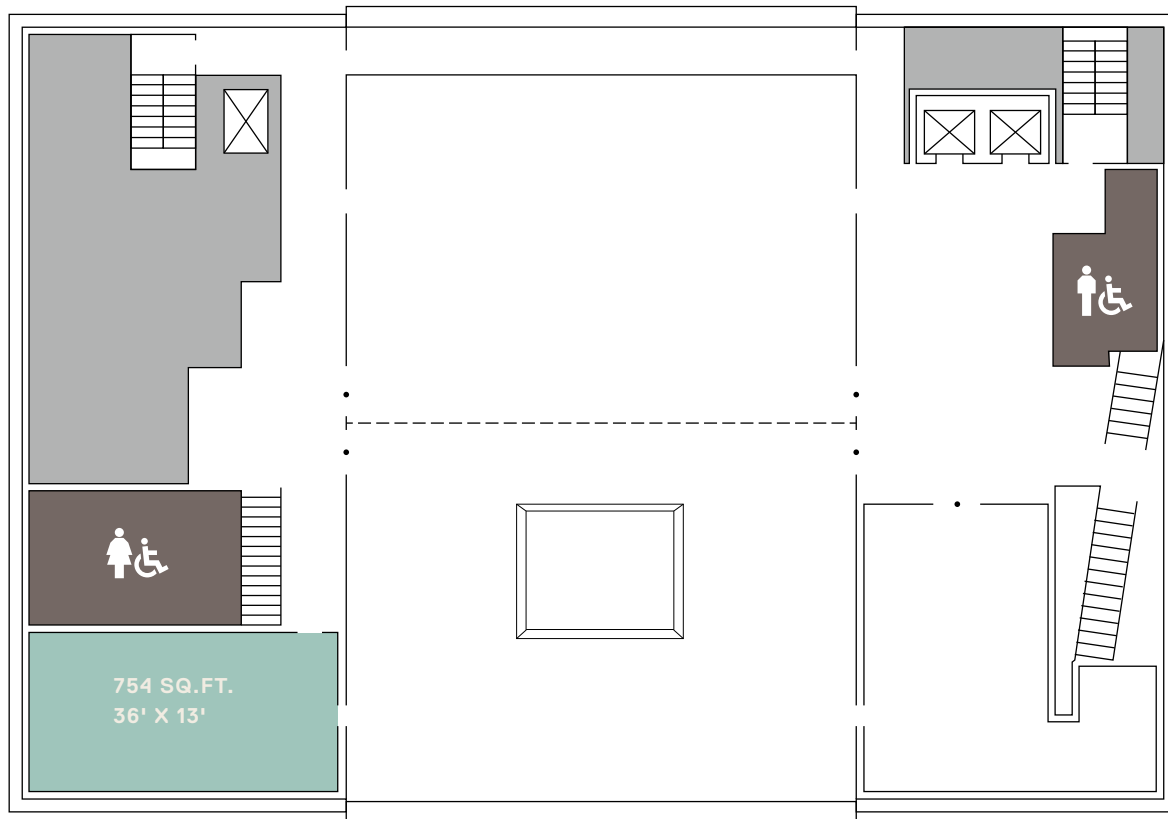

# LESLIE AND MICHAEL FLESCH BOARD ROOM

Located high above the bustle of Wilshire Boulevard this meeting space provides flexibility for hosting meetings of nearly any size. A large meeting room with state-of-the-art AV capabilities for all of your meeting needs.

**CAPACITY**

SEATED: 16  
RECEPTION: 30

FLOOR 2