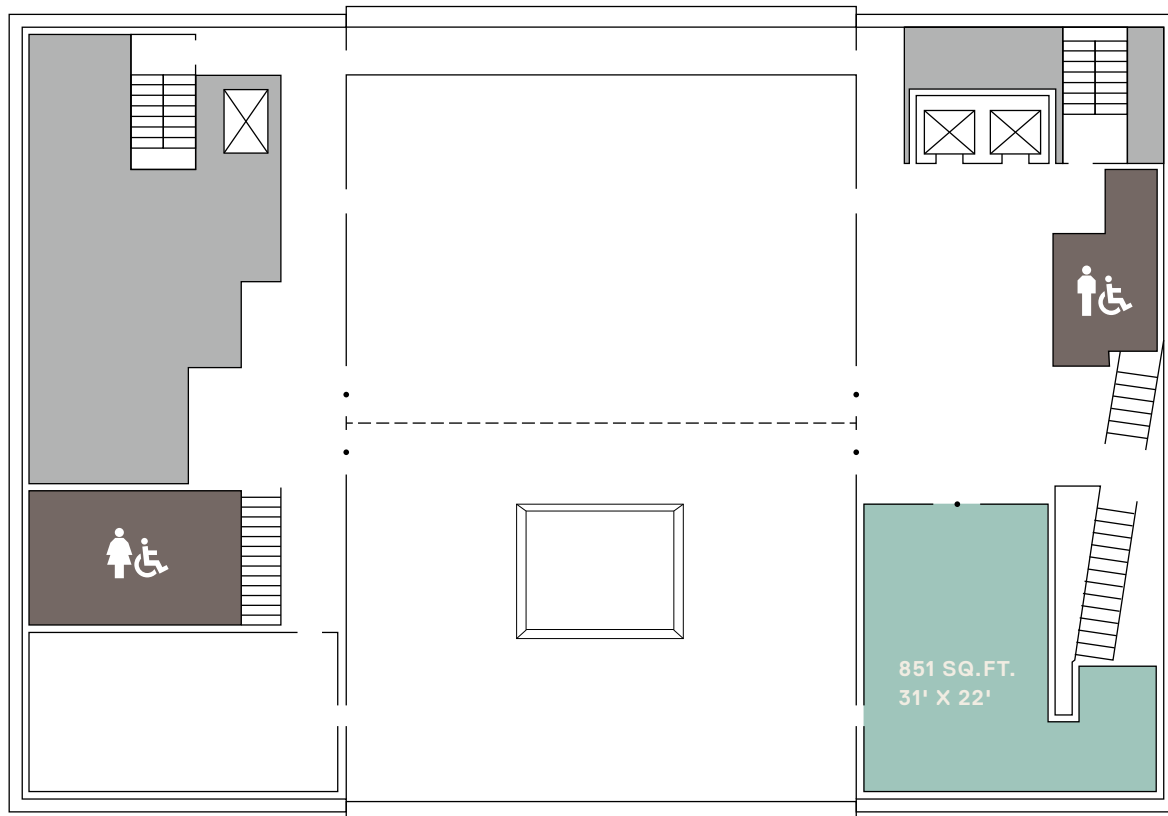

RABBI STEVEN Z. LEDER BOARD ROOM

The Board Room features a flexible meeting space with high ceilings and views of Wilshire Boulevard. This versatile space includes modular conference table that can be easily reconfigured for smaller groups, state of the art technology, and lighting that can be set for daytime use or for an intimate social gathering.

CAPACITY

SEATED: 25
RECEPTION: 40

FLOOR 2