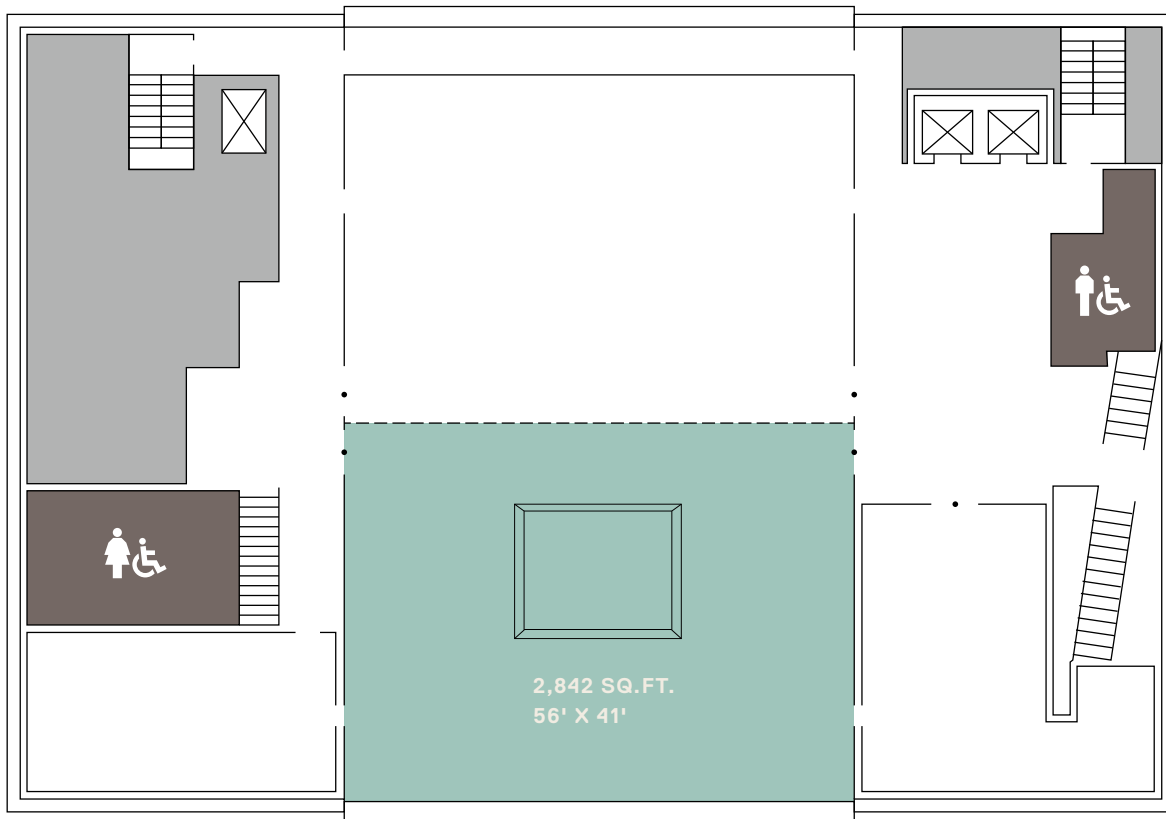

WEST TERRACE

A versatile light-filled outdoor terrace adjacent to the Multipurpose Room creates a unique indoor-outdoor event experience perfect for all types of events, large or small.

CAPACITY

SEATED: 125
RECEPTION: 150

FLOOR 2